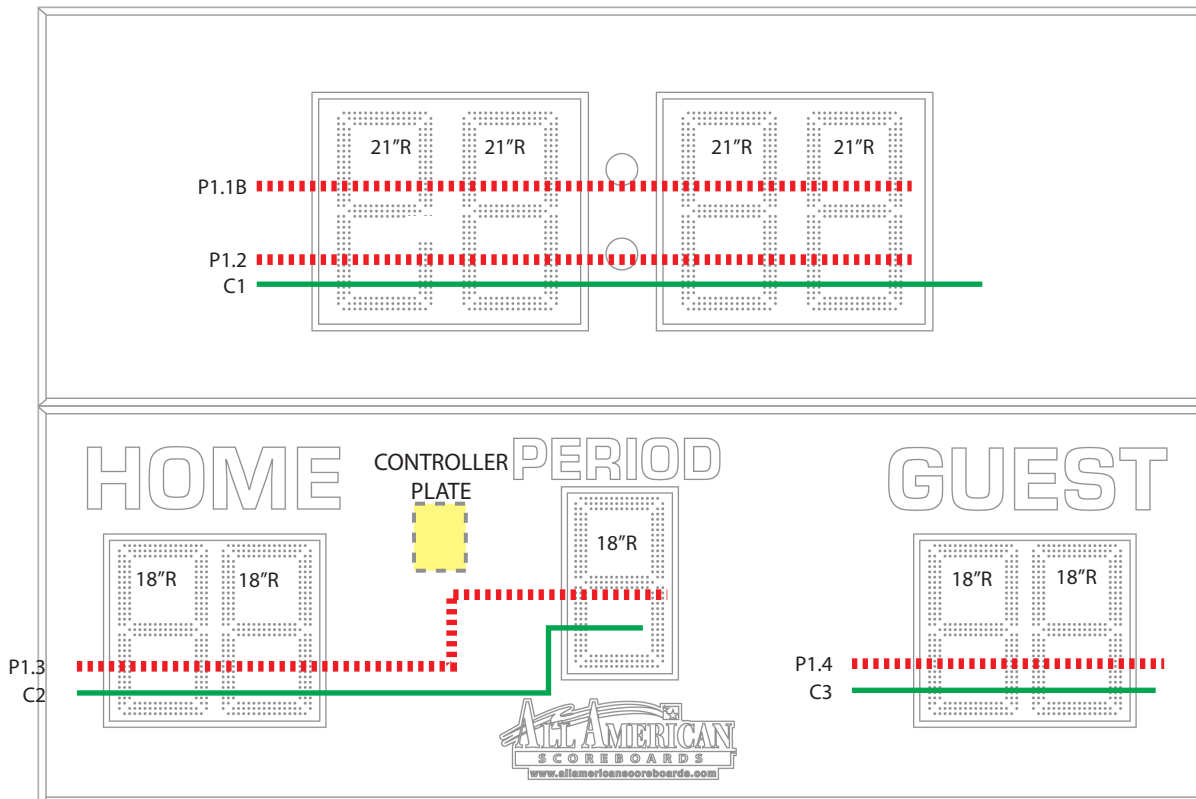

8780 Soccer Controller Plate

Scoreboard Type: 300

Power Supply Outputs (Full Brightness & Full Digits): P1.1 ≈ 3.10A P1.2 ≈ 2.60A P1.3 ≈ 3.57A P1.4 ≈ 2.38A

"C" refers to controller board output. If Indicators are used, C4 data will go to the Indicator Driver Board and then to the digit(s).

— = DATA - - - - - = 10.5VDC POWER

115 VAC / 60 Hz - 3.0 Amps